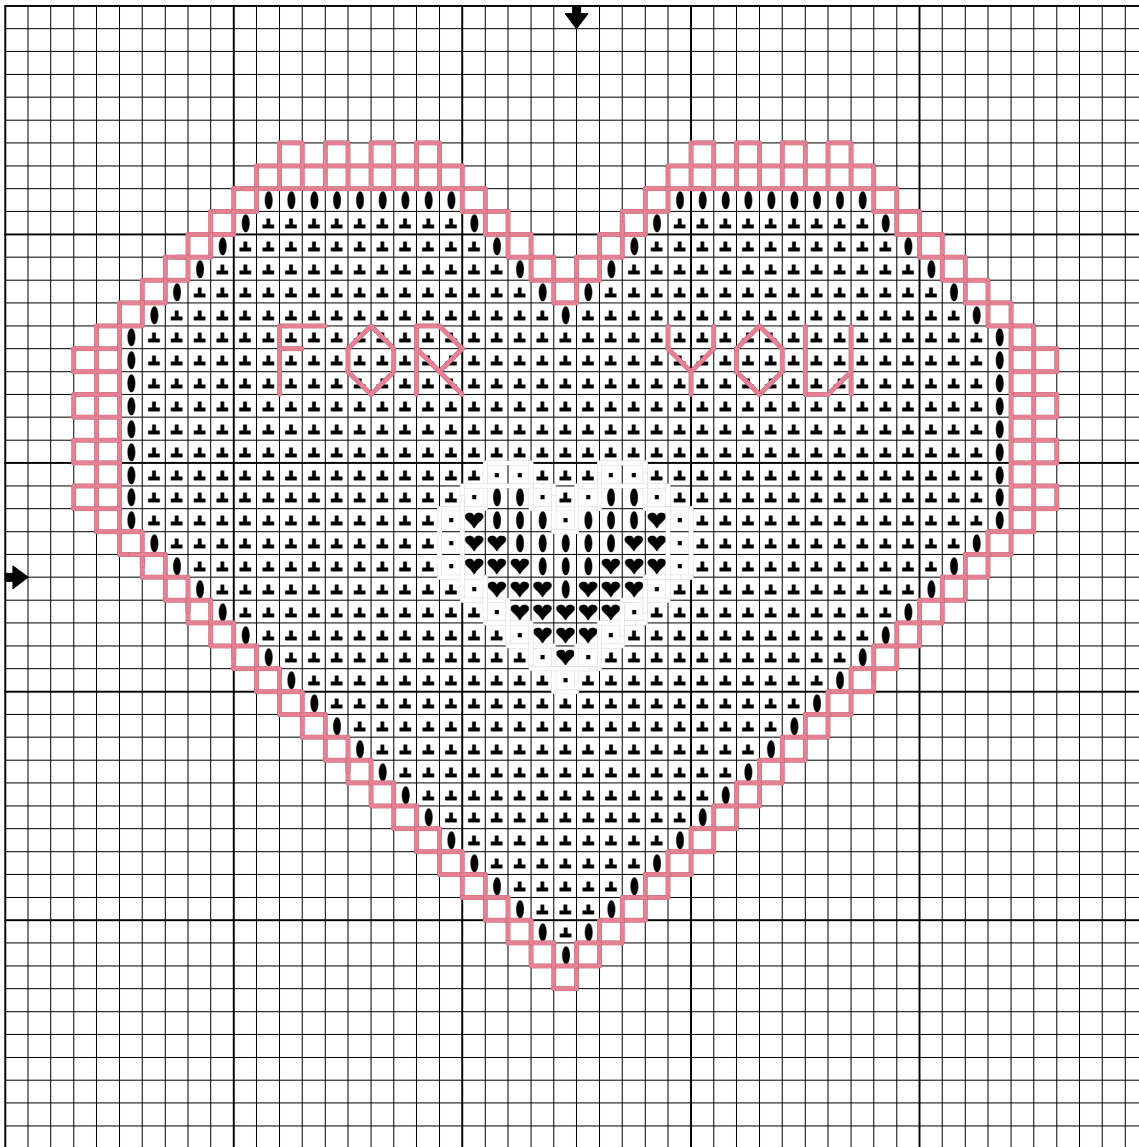

# For You by Adelia Childers Sweetbriar Needle Design

## Color Key

	X	Back	DMC	Anchor	Color
			899	52	Rose-MD
			309	42	Rose-DK
			776	24	Pink-MD
			White	2	White

50w X 50h

This is my gift to you. This pattern may be copied for your personal use only, and may not be copied in any form, without the written permission of the designer. [adelia@sweetbriarneedledesign.com](mailto:adelia@sweetbriarneedledesign.com)